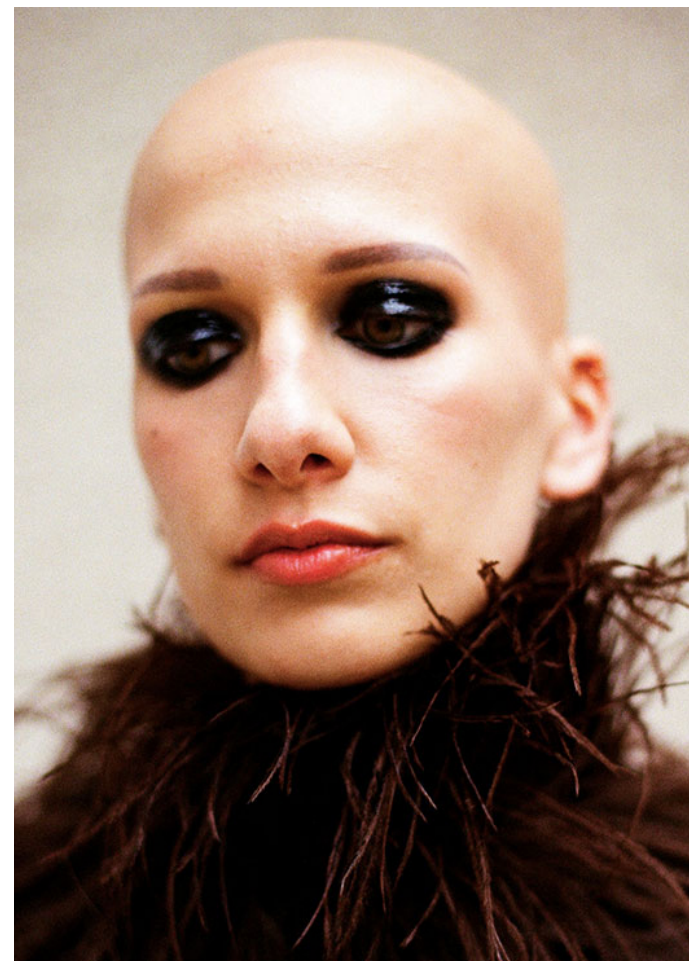

Lara D

167 cm

Veste 36

Pantalon 36

Pointure 38

Cheveux Rasé

Yeux Verts

**Wanted**

*Wanted*

Lara D

*Wanted*

Lara D

*Wanted*

Lara D

*Wanted*

Lara D

*Wanted*

Lara D

*Wanted*