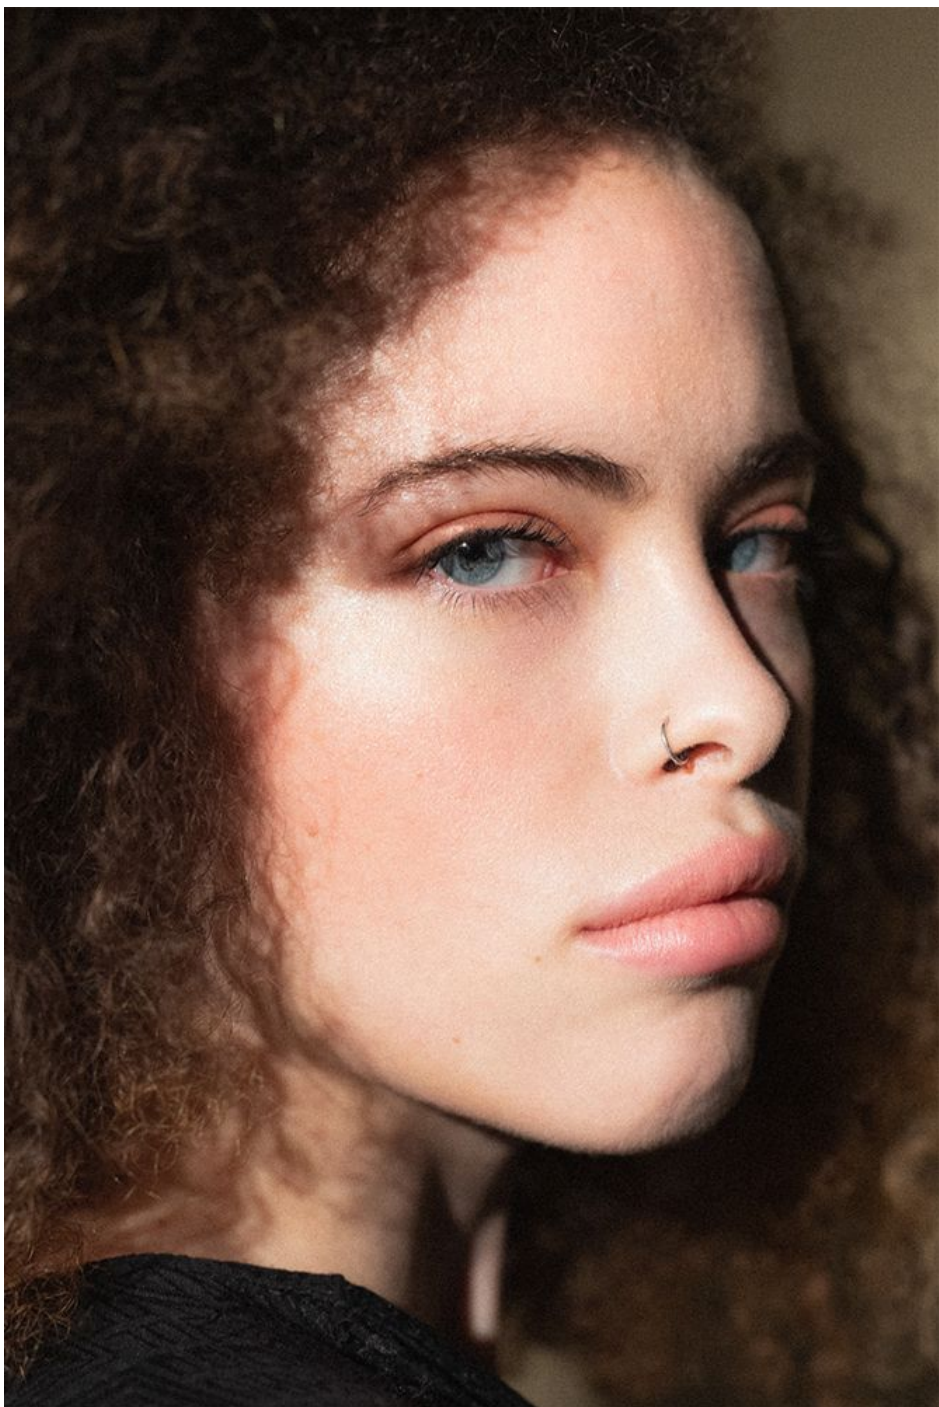

Elodie

159 cm

Tour de poitrine 84

Taille 61

Hanches 89

Veste 34

Pantalon 34

Pointure 36

Cheveux Châtains

Yeux Bleus

Wanted

*Wanted*

Elodie

*Wanted*

Elodie

*Wanted*

Elodie

*Wanted*

Elodie

*Wanted*

Elodie

*Wanted*

Elodie

*Wanted*